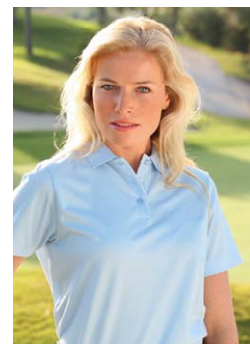

Datum:

GLENMUIR LOGO PLAGG 2011 DAM

BRUNTON - BPL2256VN
100% LAMBSWOOL V-NECK
SWEATER.
MACHINE WASHABLE
XS-XL

GLENMUIR
1891

Brunton	XS	S	M	L	XL
Tartan Green					

SUNRIDGE - BPL2221CN
100% LAMBSWOOL CREW-NECK.
SWEATER
MACHINE WASHABLE
XS-XL

GLENMUIR
1891

Sundridge	XS	S	M	L	XL
Tartan Green					

IONA - LSH5399HK
EASYCARE
37% COTTON 37% POLYESTER
JERSEY SOLID COLOUR POLO.
CLASSIC FIT WITH OPEN SLEEVE
S-XL

GLENMUIR
1891

Iona	XS	S	M	L	XL
White					
Light Yellow					